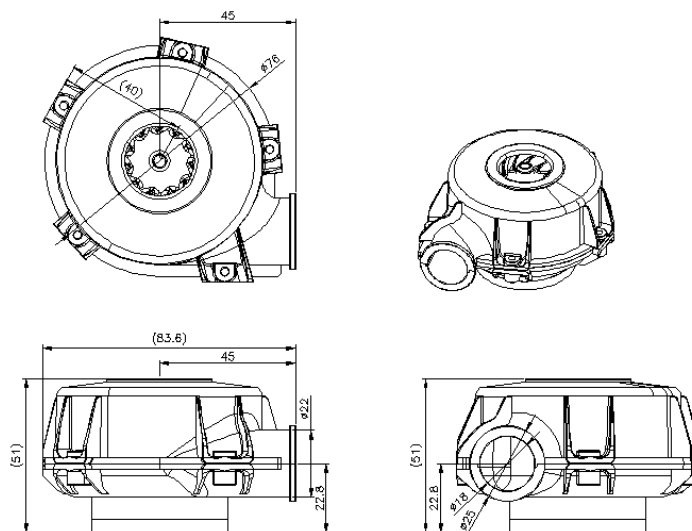

Dimensions

【Above dimensions & below data are for your ref only. For detailed info or customized requirements, you are very welcome to inquire.】

Model No.	Rated Voltage [V]	No-Load Speed [r/min]	No-Load Current [A]	Rated Speed [R.P.M.]	Rated Current [A]
ABL012-	DC24V	23000	0.7	21500	1.25
Model No.	Out-Pout [Watt]	Rotating Direction [CW / CCW]	Pressure Maximum (Sealed Pressure) [CmH2O]	Flow Rate Maximum (Open Flow) [LPM]	Weight [g]
ABL012-	30	CCW	30	250	195